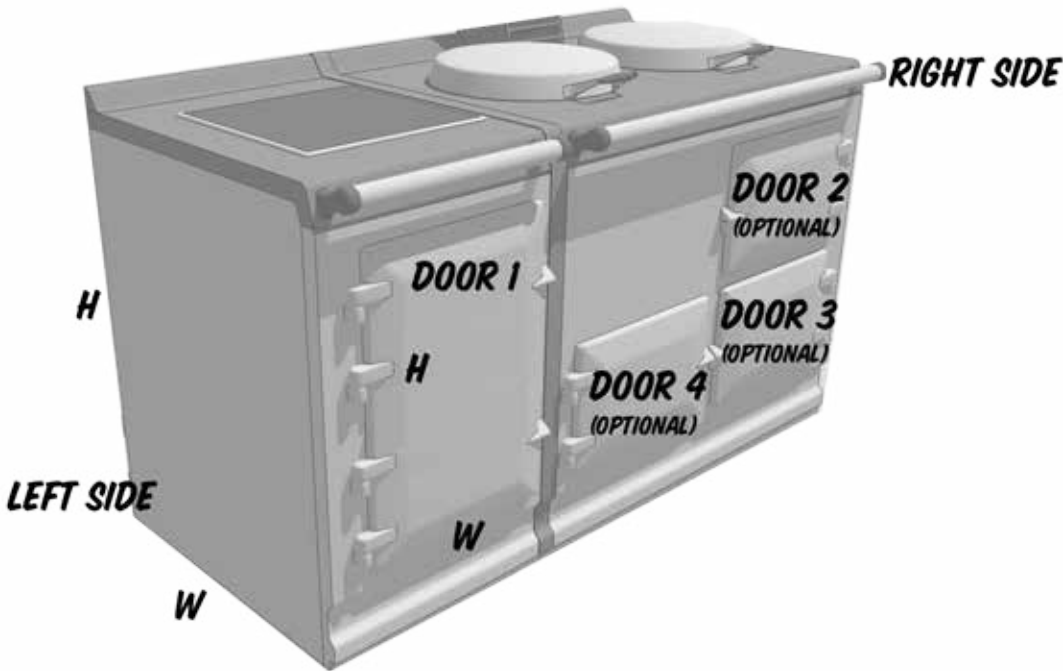

Outer Color
Silver
Black

Enter corresponding measurements. Shield will be made 1/2" short around perimeter for clearance reasons

	Right Side	Left Side	Door 1	Door 2 (optional)
Height				
Width				

	Door 3 (optional)	Door 4 (optional)	Door 4 (optional)	Door 6 (optional)
Height				
Width				

After completion, email or fax form back to Heatshield Products, Inc.

Fax (760) 755-7328 OR email _____